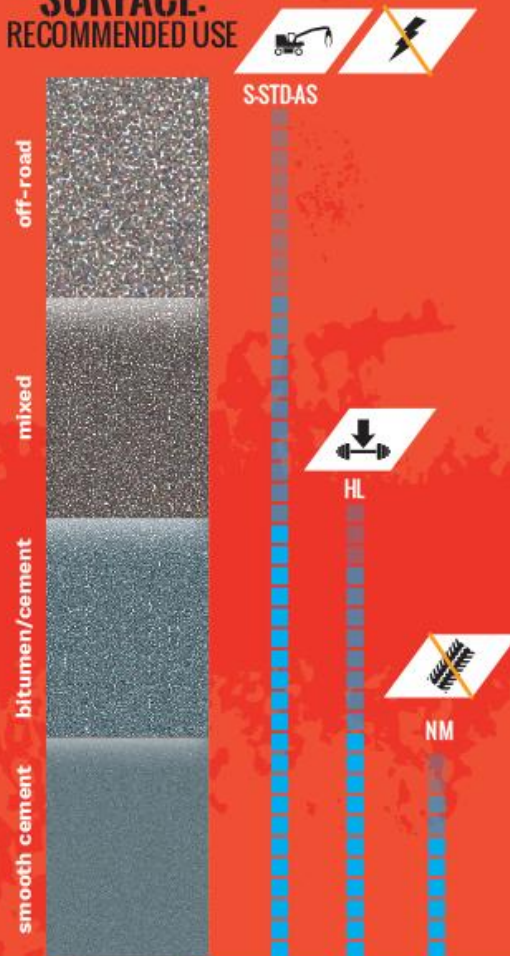

SURFACE: RECOMMENDED USE